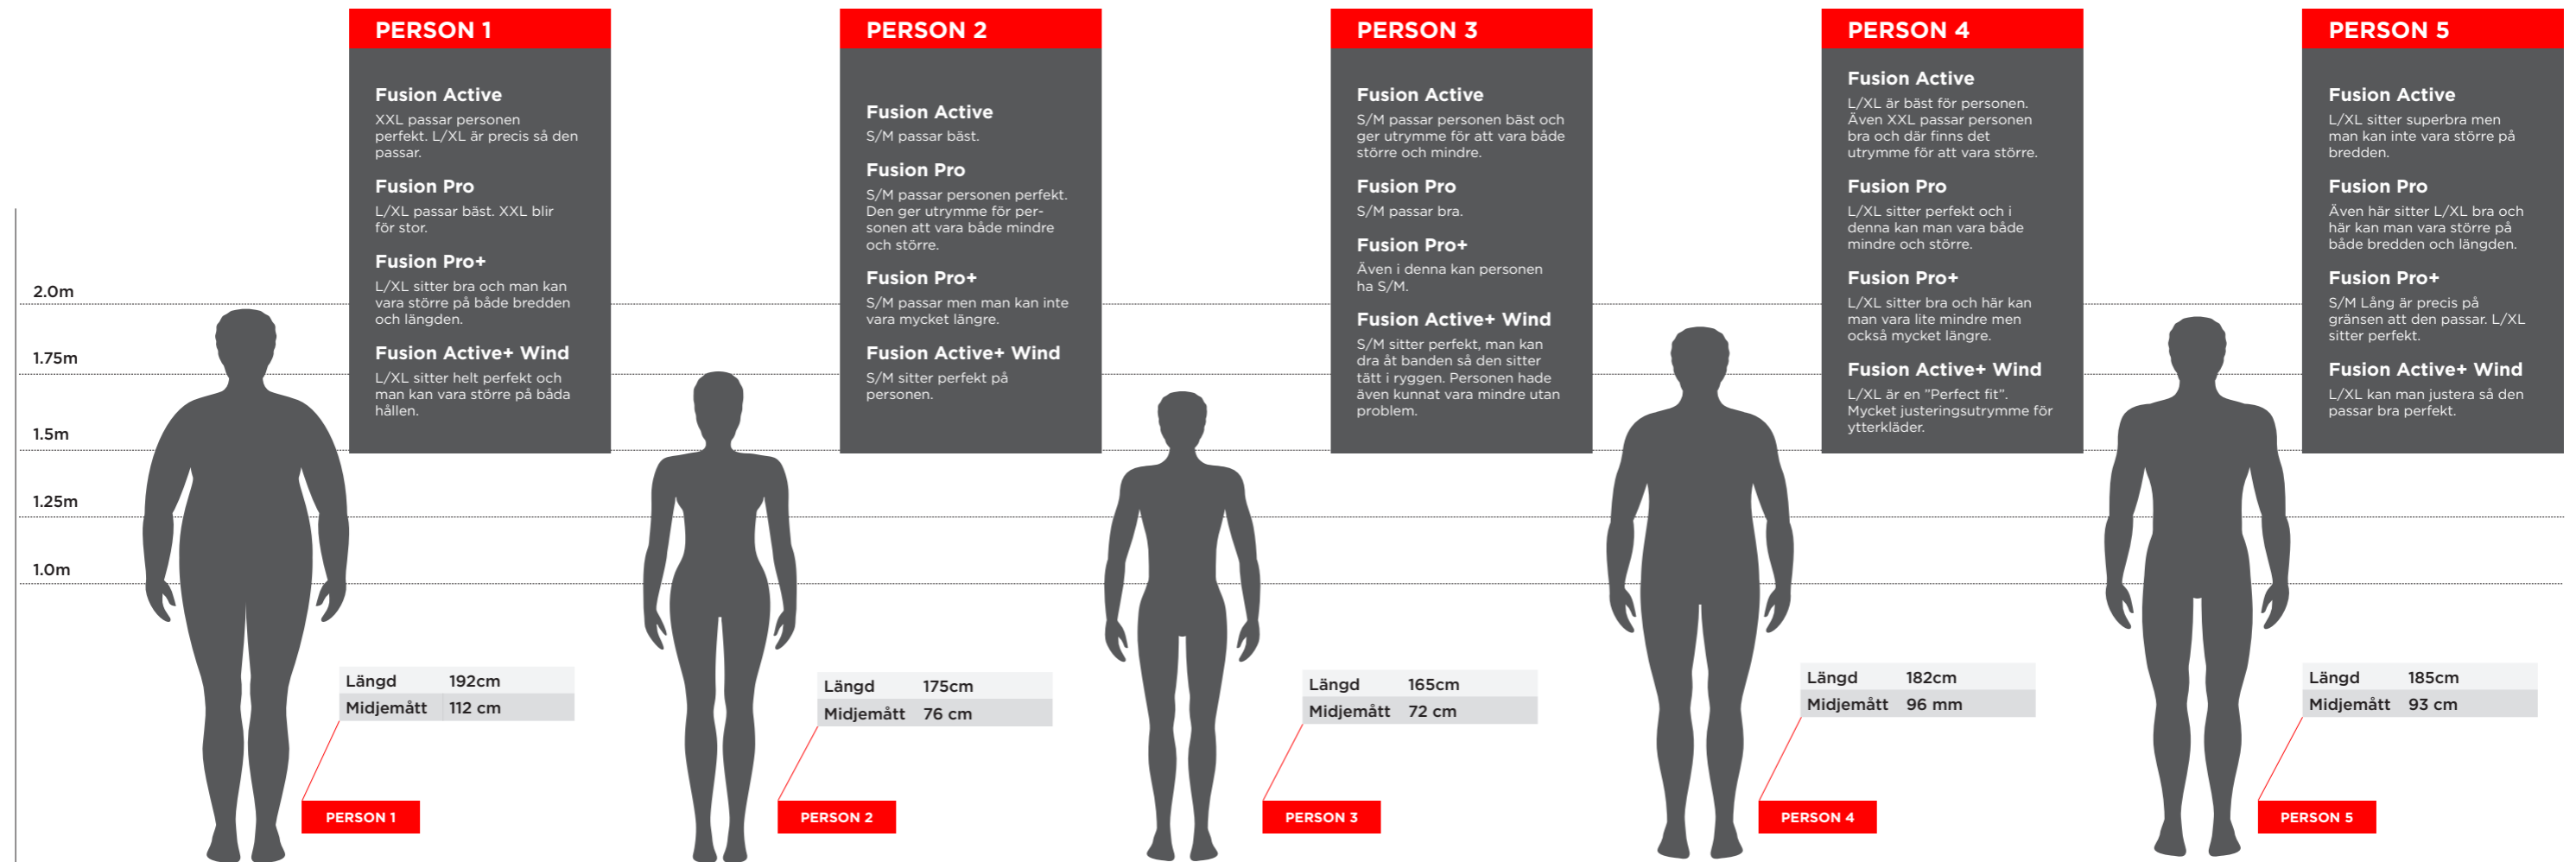

Storleksguide

Cresto Fusion Selar

Vi har tagit fram en storleksguide för att förenkla valet av storlek på våra selar. Vi är medvetna om att alla inte kan identifiera sig med personerna i guiden nedan och därför finns även en tabell med toleranser för de olika måtten, A, B, C och DD. Notera att alla selarna inte har ett B och DD mått då dessa inte har något bälte i sin konstruktion.

		A	B	C	DD
FUSION ACTIVE 1118	S/M	59-67 cm	-	49-65 cm	-
	S/M Lång	63-72 cm	-	49-65 cm	-
	L/XL	62-76 cm	-	56-72 cm	-
	XXL	67-81 cm	-	69-84 cm	-
FUSION PRO 1128	S/M	60-70 cm	-	49-65 cm	-
	L/XL	73-84 cm	-	57-74 cm	-
	XXL	78-91 cm	-	67-86 cm	-
FUSION PRO+ 1129	S/M	56-64 cm	-	49-68 cm	-
	S/M Lång	64-80 cm	-	49-68 cm	-
	L/XL	66-85 cm	-	57-78 cm	-
FUSION ACTIVE+ WIND 1137	XXL	75-91 cm	-	69-85 cm	-
	S/M	44-62 cm	71-99 cm	56-67 cm	43 cm
	L/XL	50-73 cm	84-125 cm	56-75 cm	53 cm