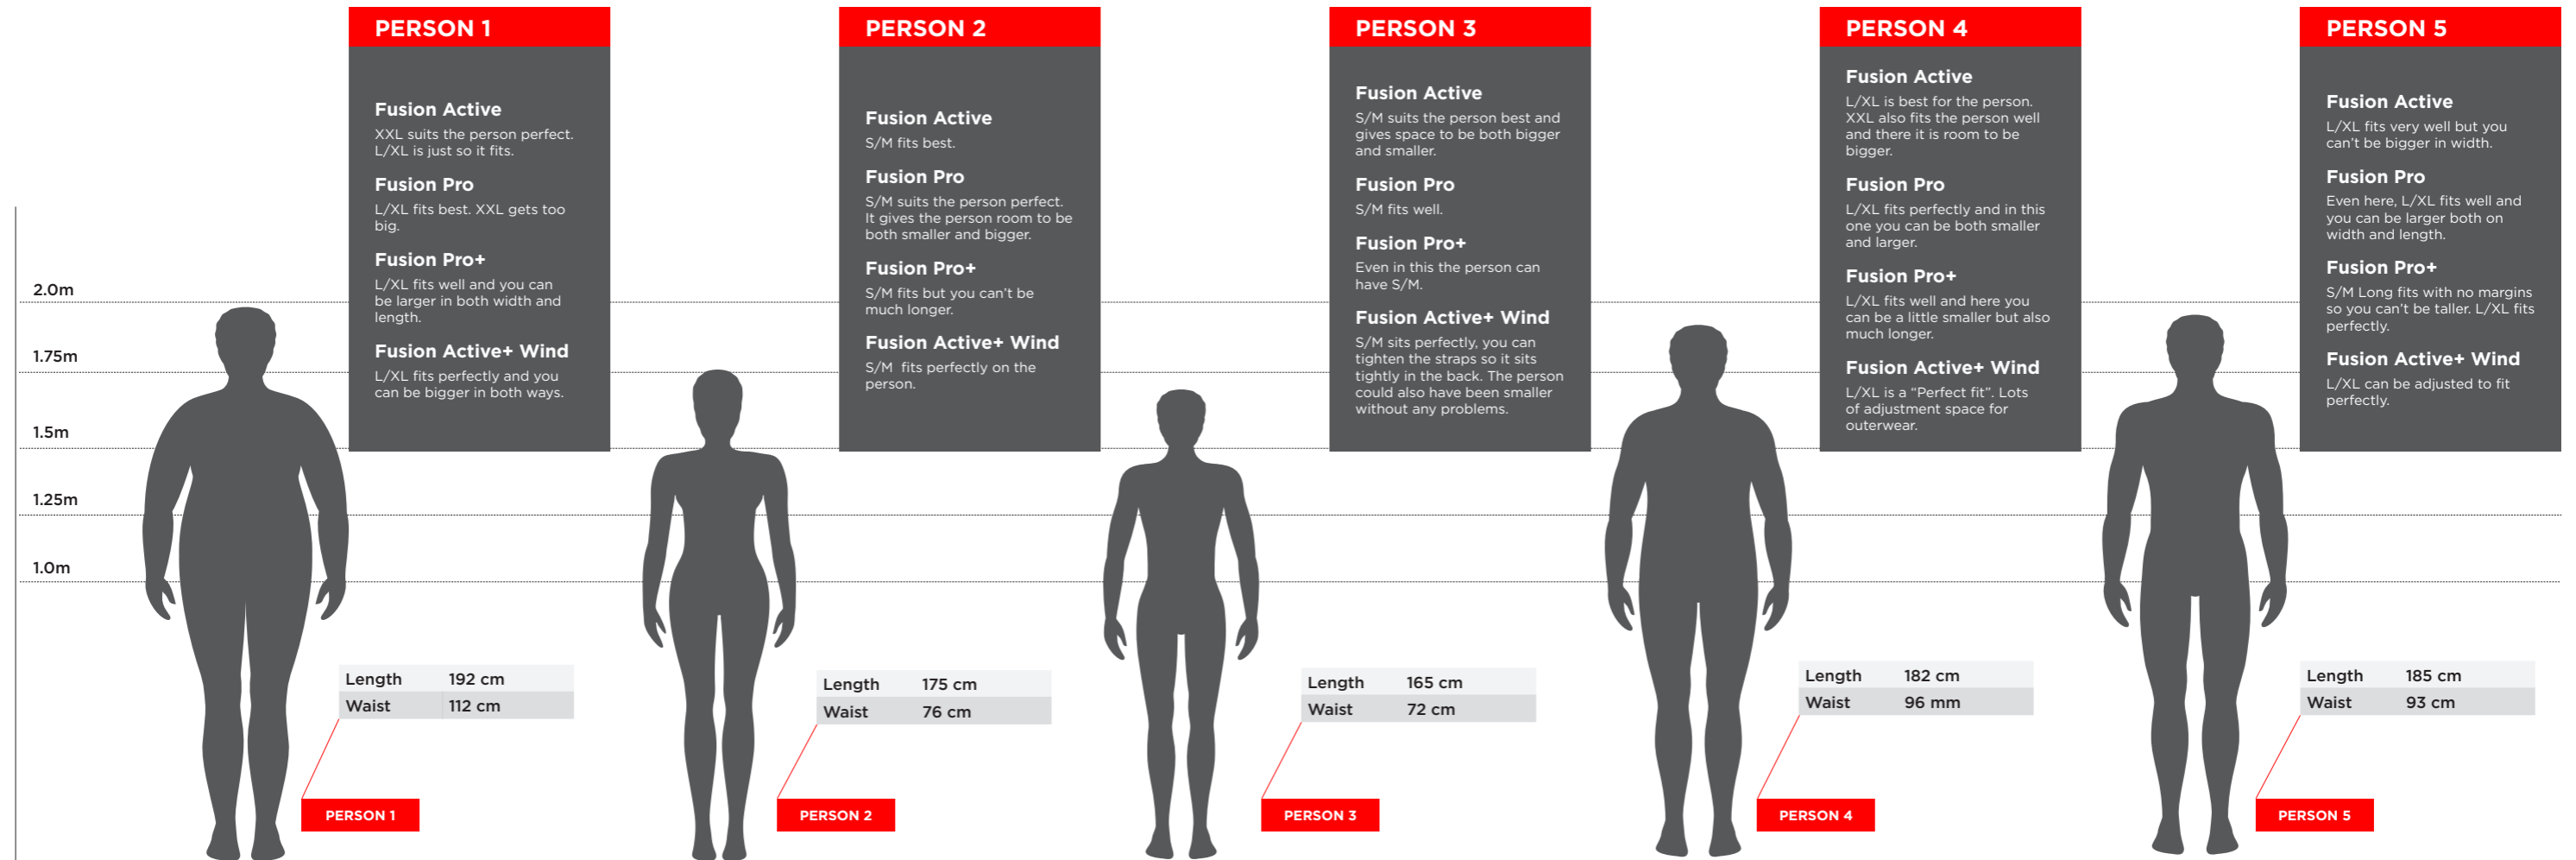

Size Guide

Cresto Fusion harnesses

We have developed a size guide to simplify the choice of size of our harnesses. We are aware that not everyone can identify with the people in the guide below and therefore there is also a table with tolerances for the different dimensions, A, B, C and DD. Note that all harnesses do not have a B and DD dimensions as they have no belt in their construction.

		A	B	C	DD
FUSION ACTIVE 1118	S/M	59-67 cm	-	49-65 cm	-
	S/M Lång	63-72 cm	-	49-65 cm	-
	L/XL	62-76 cm	-	56-72 cm	-
	XXL	67-81 cm	-	69-84 cm	-
FUSION PRO 1128	S/M	60-70 cm	-	49-65 cm	-
	L/XL	73-84 cm	-	57-74 cm	-
	XXL	78-91 cm	-	67-86 cm	-
FUSION PRO+ 1129	S/M	56-64 cm	-	49-68 cm	-
	S/M Lång	64-80 cm	-	49-68 cm	-
	L/XL	66-85 cm	-	57-78 cm	-
FUSION ACTIVE+ WIND 1137	S/M	44-62 cm	71-99 cm	56-67 cm	43 cm
	L/XL	50-73 cm	84-125 cm	56-75 cm	53 cm

A - Distance diagonally from left waist to right shoulder.
 B - Waist circumference.
 C - Thigh circumference.
 DD - Distance between the D-rings fixation points in the back support.

Storleksguide

Cresto Fusion Selar

A - Måttet mäts diagonalt från vänster midja till höger axel.
 B - Midjemått omkrets.
 C - Lårått omkrets.
 DD - Avstånd mellan D-ringarnas fixeringspunkter i ryggsstödet.