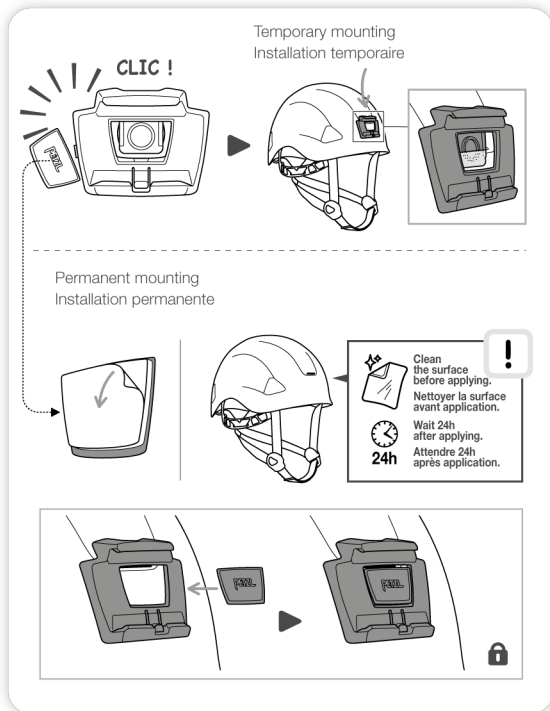

3 year guarantee

SLOT ADAPT

Plate for mounting a Petzl headlamp on a helmet with a slot system.
Platine pour la fixation d'une lampe frontale Petzl sur un casque avec système de fente.

Acrylic adhesive is compatible with Petzl helmets.
For other helmets, verify compatibility with the helmet manufacturer.