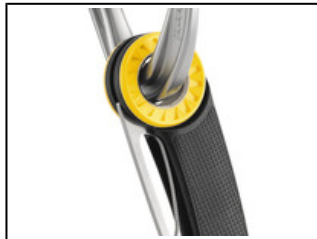

## SPATHA

The SPATHA knife is designed to accompany the worker at height during all daily tasks. The blade design allows easy cutting of ropes and cordage. It has a carabiner hole for easily attaching the knife to the harness. It is easy to manipulate with its textured wheel, even when wearing gloves, and can be locked in the open position.

- Smooth/serrated combo blade easily cuts ropes and cordage

Carabiner hole allows the knife to be easily attached to the harness.

---

**Short Description** Knife with carabiner hole

---

**Selling Points**

- Smooth/serrated combo blade easily cuts ropes and cordage
- Hole for attaching the knife to the harness with a CARITOOL tool holder or a carabiner
- Two ways to open the blade: with the notch in the blade if bare handed, or with the textured wheel when wearing gloves
- Mechanism for locking the blade in the open position
- Stainless steel blade for improved durability