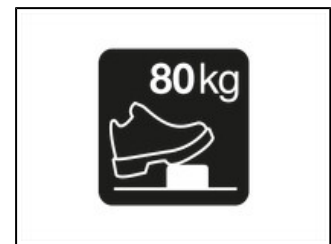

Excellent resistance to falls, to impacts and to crushing.