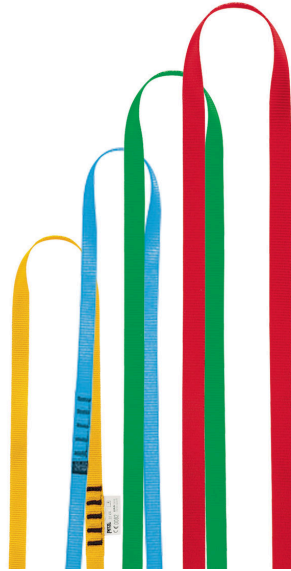

<b>Universe</b>	Sport
<b>Type</b>	Verticality
<b>Category</b>	Anchors
<b>Subcategory</b>	Sewn Slings

## ANNEAU

---

Polyester sling designed for setting up a belay or an anchor, or for extending an anchor point.

---

**Short Description** Sewn Sling

---

**Selling Points**

- Polyester sling designed for setting up a belay or an anchor, or for extending an anchor point
- Available in four lengths:
  - 60 cm, yellow
  - 80 cm, blue
  - 120 cm, green
  - 150 cm, red